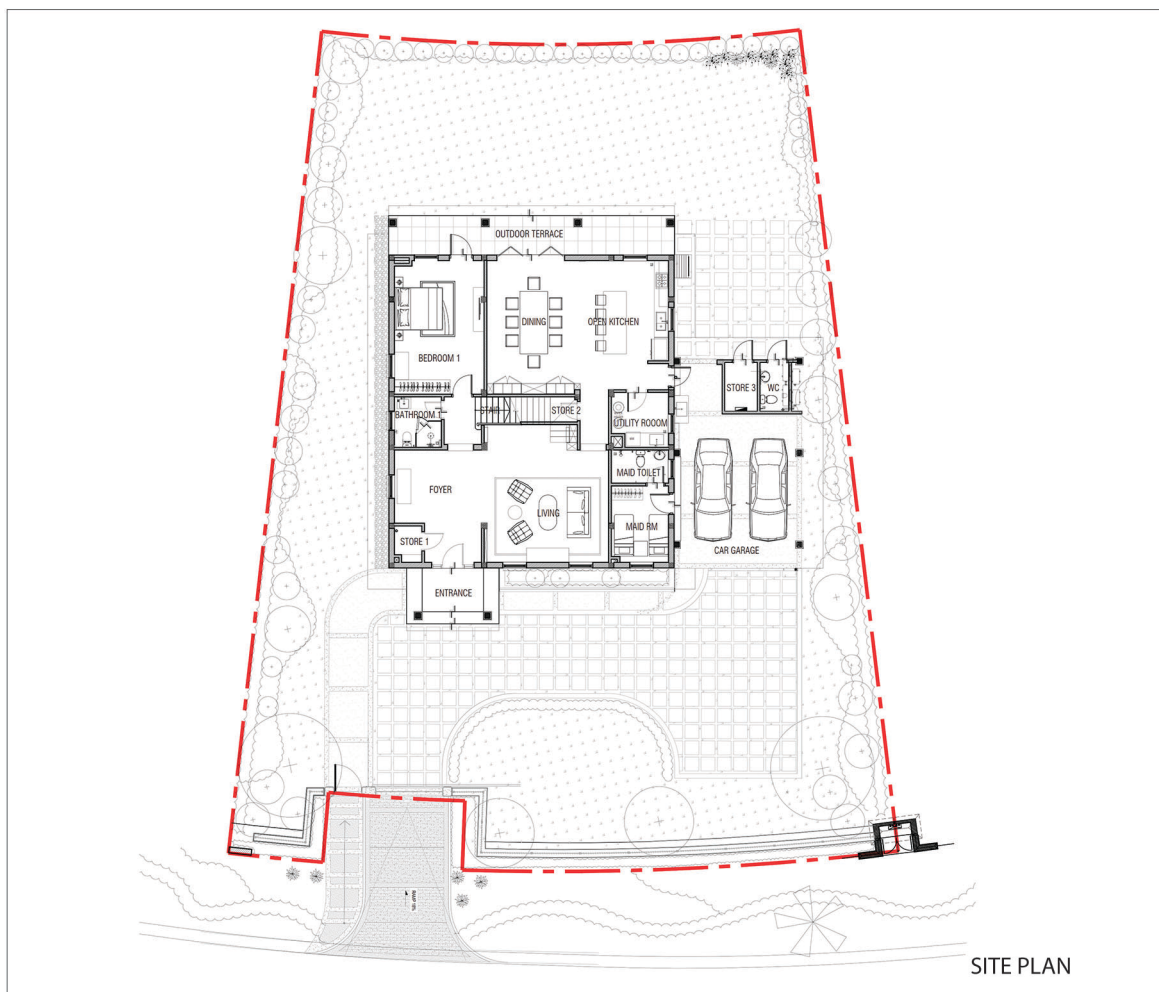

## LIVING AREA

### BEAUTIFULLY DESIGNED 3-STORY VILLAS

*The Hills villa rests on 9300 sqft land mass with ample garden space, located in a private and verdant surroundings. Living and dining rooms are of spectacular opulence with opening to patio for entertaining right off the Dining Area. Kitchen has an open or close concept with full equipment.*

### THOUGHTFULLY PLANNED LIVING SPACE

The Villa comes with 4-ensuite bedroom. The grand master suite, located on the first floor, has an expansive his and hers walk-in closet, private lounge, and lavishing spa bathroom with double vanity. Bedrooms are brimming with natural light from colossal windows. The top floor houses a sleek home office and Zen space leading out to a sweeping balcony overlooking the dreamy Cityscape.

SECOND FLOOR PLAN