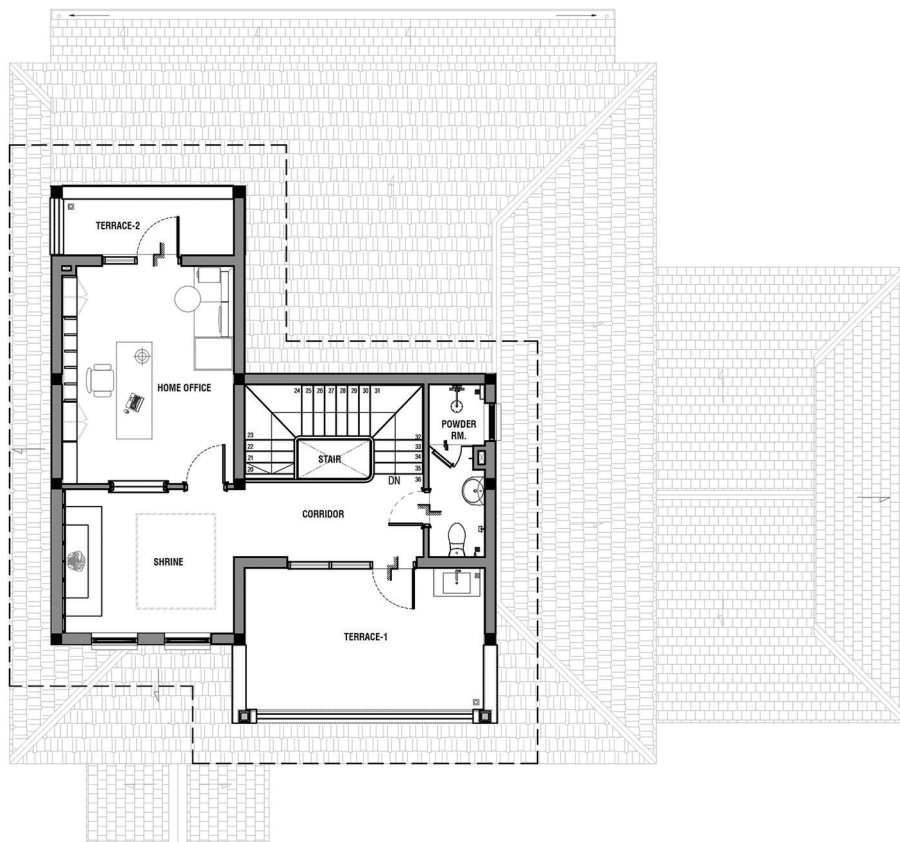

### BEAUTIFULLY DESIGNED 3-STORY VILLAS

*The Hills villa rests on 9300 sqft land mass with ample garden space, located in a private and verdant surroundings. Living and dining rooms are of spectacular opulence with opening to patio for entertaining right off the Dining Area. Kitchen has an open or close concept with full equipment.*

### THOUGHTFULLY PLANNED LIVING SPACE

The Villa comes with 4-ensuite bedroom. The grand master suite, located on the first floor, has an expansive his and hers walk-in closet, private lounge, and lavishing spa bathroom with double vanity. Bedrooms are brimming with natural light from colossal windows. The top floor houses a sleek home office and Zen space leading out to a sweeping balcony overlooking the dreamy Cityscape.

## MASTER SUITE BEDROOM

SECOND FLOOR PLAN