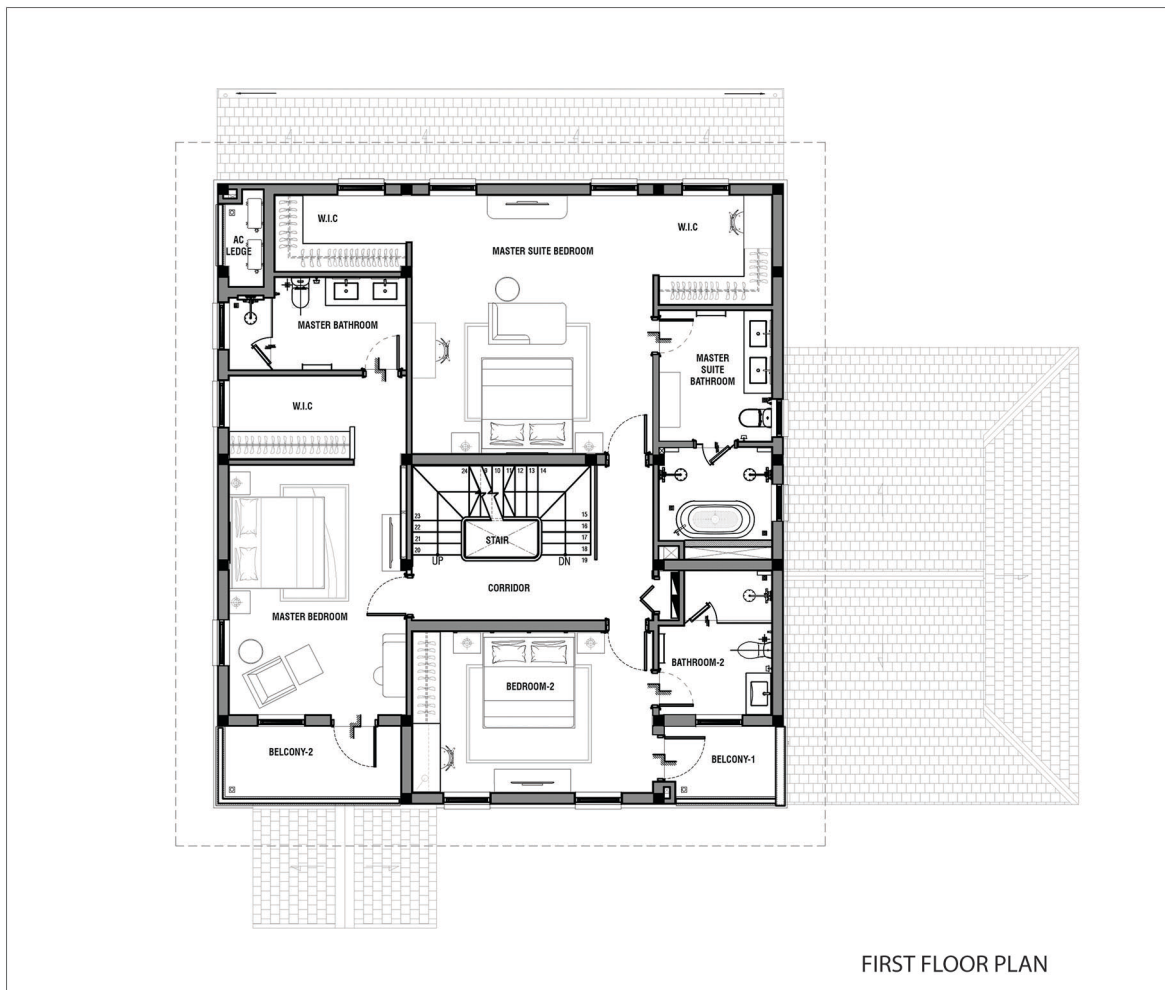

### BEAUTIFULLY DESIGNED 3-STORY VILLAS

*The Hills villa rests on 9300 sqft land mass with ample garden space, located in a private and verdant surroundings. Living and dining rooms are of spectacular opulence with opening to patio for entertaining right off the Dining Area. Kitchen has an open or close concept with full equipment.*

### THOUGHTFULLY PLANNED LIVING SPACE

The Villa comes with 4-ensuite bedroom. The grand master suite, located on the first floor, has an expansive his and hers walk-in closet, private lounge, and lavishing spa bathroom with double vanity. Bedrooms are brimming with natural light from colossal windows. The top floor houses a sleek home office and Zen space leading out to a sweeping balcony overlooking the dreamy Cityscape.

## MASTER SUITE BEDROOM

SECOND FLOOR PLAN